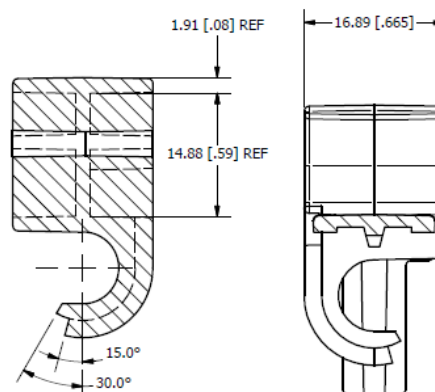

Web Resources

For additional technical information visit:
littelfuse.com/spl001

Disclaimer Notice – Information furnished is believed to be accurate and reliable. However, users should independently evaluate the suitability of and test each product selected for their own applications. Littelfuse products are not designed for, and may not be used in, all applications. Read complete Disclaimer Notice at www.littelfuse.com/product-disclaimer.