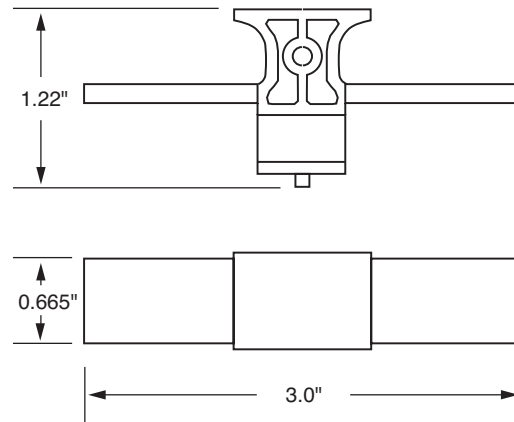

**THE DATASHEET OF
0SPL0001T**

CLASS CC AND MIDGET FUSE BLOCK ACCESSORIES

FBDIN1 Rail Adapter

Dimensions Inches

Features/Benefits

- DIN Rail adaptor for 30 A Midget, Class CC and Class G fuse blocks
- Patented design with no tools necessary for installation
- Permits snap-mounting of 30 A Midget, Class CC and Class G fuse blocks to standard and low profile 35 mm symmetrical DIN rails and 32 mm asymmetrical DIN rails
- Easy removal via disconnect tab

CLASS CC AND MIDGET FUSE BLOCK ACCESSORIES

SPL001 Rail Adapter

Dimensions

One-Pole

Features/Benefits

- 600 V 1/10-30 A Class CC and Midget fuse cover puller that offers increased protection when removing fuses
- Simple removal without the need for a separate puller
- Meets Dead-Front requirements
- Easily gangable with 1/8" diameter wire
- For use with all 600 V Class CC and Midget 1/10-30 A fuses
- Label provided for easy fuse identification
- Available in 1- or 2-pole configurations