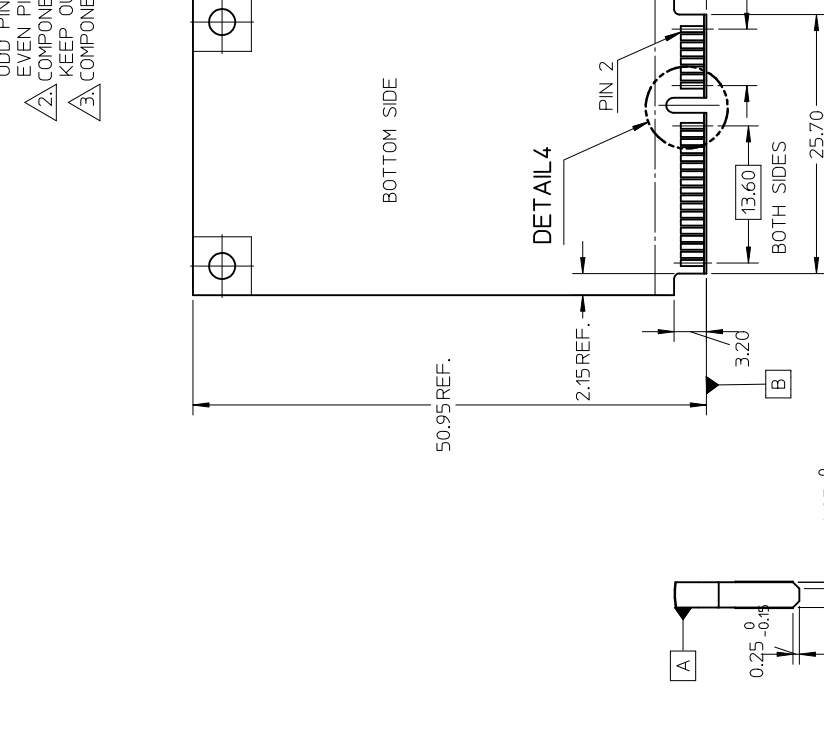

**THE DATASHEET OF**  
**0480995701**

10 9 8 7 6 5 4 3

F

NOTES.  
 1. PIN NUMBER  
 ODD PIN  
 EVEN PIN  
 COMPONENT  
 KEEP OUT  
 COMPONENT

TOP SIDE

BOTTOM SIDE

DETAIL 3

DETAIL 3

Scale 5:1

DETAIL 2

DETAIL 2

Scale 5:1

REV	DESCRIPTION	QUALITY SYMBOLS	GENERAL TOLERANCES (UNLESS SPECIFIED)	DIMENSION STYLE	SCALE
				MM ONLY	NT
G	DRWN:CMANG25 2010/04/05	▽=0	4 PLACES ± ---	DRAWN BY	DATE
	CHD:HARVEY 2005/12/14	▽=0	3 PLACES ± ---	DAVID HU	2005/12/14
	APPR:NAAGESHKN 2010/04/07	▽=0	2 PLACES ± 0.25	CHECKED BY	DATE
	REVISED	▽=0	1 PLACE ± 0.25	HARVEY	2005/12/14
	FC NO: S2010-0835	▽=0	ANGULAR ± 3°	APPROVED BY	DATE
				NAAGESHKN	2010/04/07
				MATERIAL NO.	
				480995701	
				SIZE	
				A3	
				THIS DRAWING CONTAINS I	
				INCORPORATED AND SHOU	