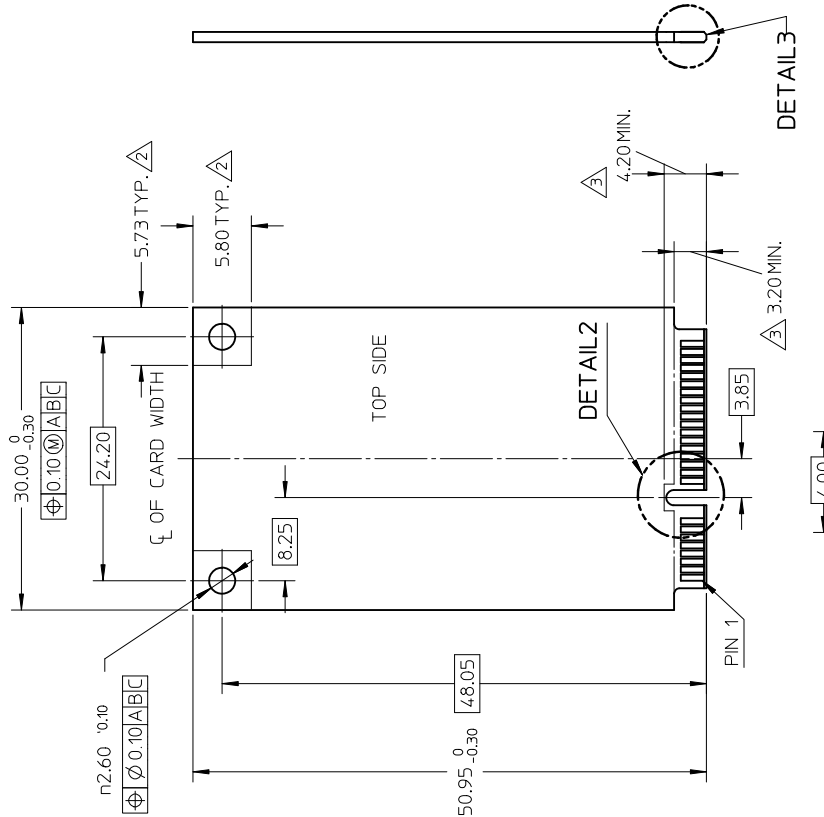

**THE DATASHEET OF**  
**0480995701**

10 9 8 7 6 5 4 3

F

NOTES.  
 1. PIN NUMBER  
 ODD PIN  
 EVEN PIN  
 COMPONENT  
 KEEP OUT  
 COMPONENT

TOP SIDE

BOTTOM SIDE

DETAIL 3

DETAIL 3

Scale 5:1

DETAIL 2

DETAIL 2

Scale 5:1

REV	DESCRIPTION	QUALITY SYMBOLS	GENERAL TOLERANCES (UNLESS SPECIFIED)	DIMENSION STYLE	SCALE
				MM ONLY	NT
G	DRWN:CMANG25 2010/04/05	▽=0	4 PLACES ± ---	DRAWN BY	DATE
	CHD:HARVEY 2005/12/14	▽=0	3 PLACES ± ---	DAVID HU	2005/12/14
	APPR:NAAGESHKN 2010/04/07	▽=0	2 PLACES ± 0.25	CHECKED BY	DATE
	REVISED	▽=0	1 PLACE ± 0.25	HARVEY	2005/12/14
	FC NO: S2010-0835	▽=0	ANGULAR ± 3°	APPROVED BY	DATE
				NAAGESHKN	2010/04/07
				MATERIAL NO.	
				480995701	
				SIZE	
				A3	
				THIS DRAWING CONTAINS I	
				INCORPORATED AND SHOU	